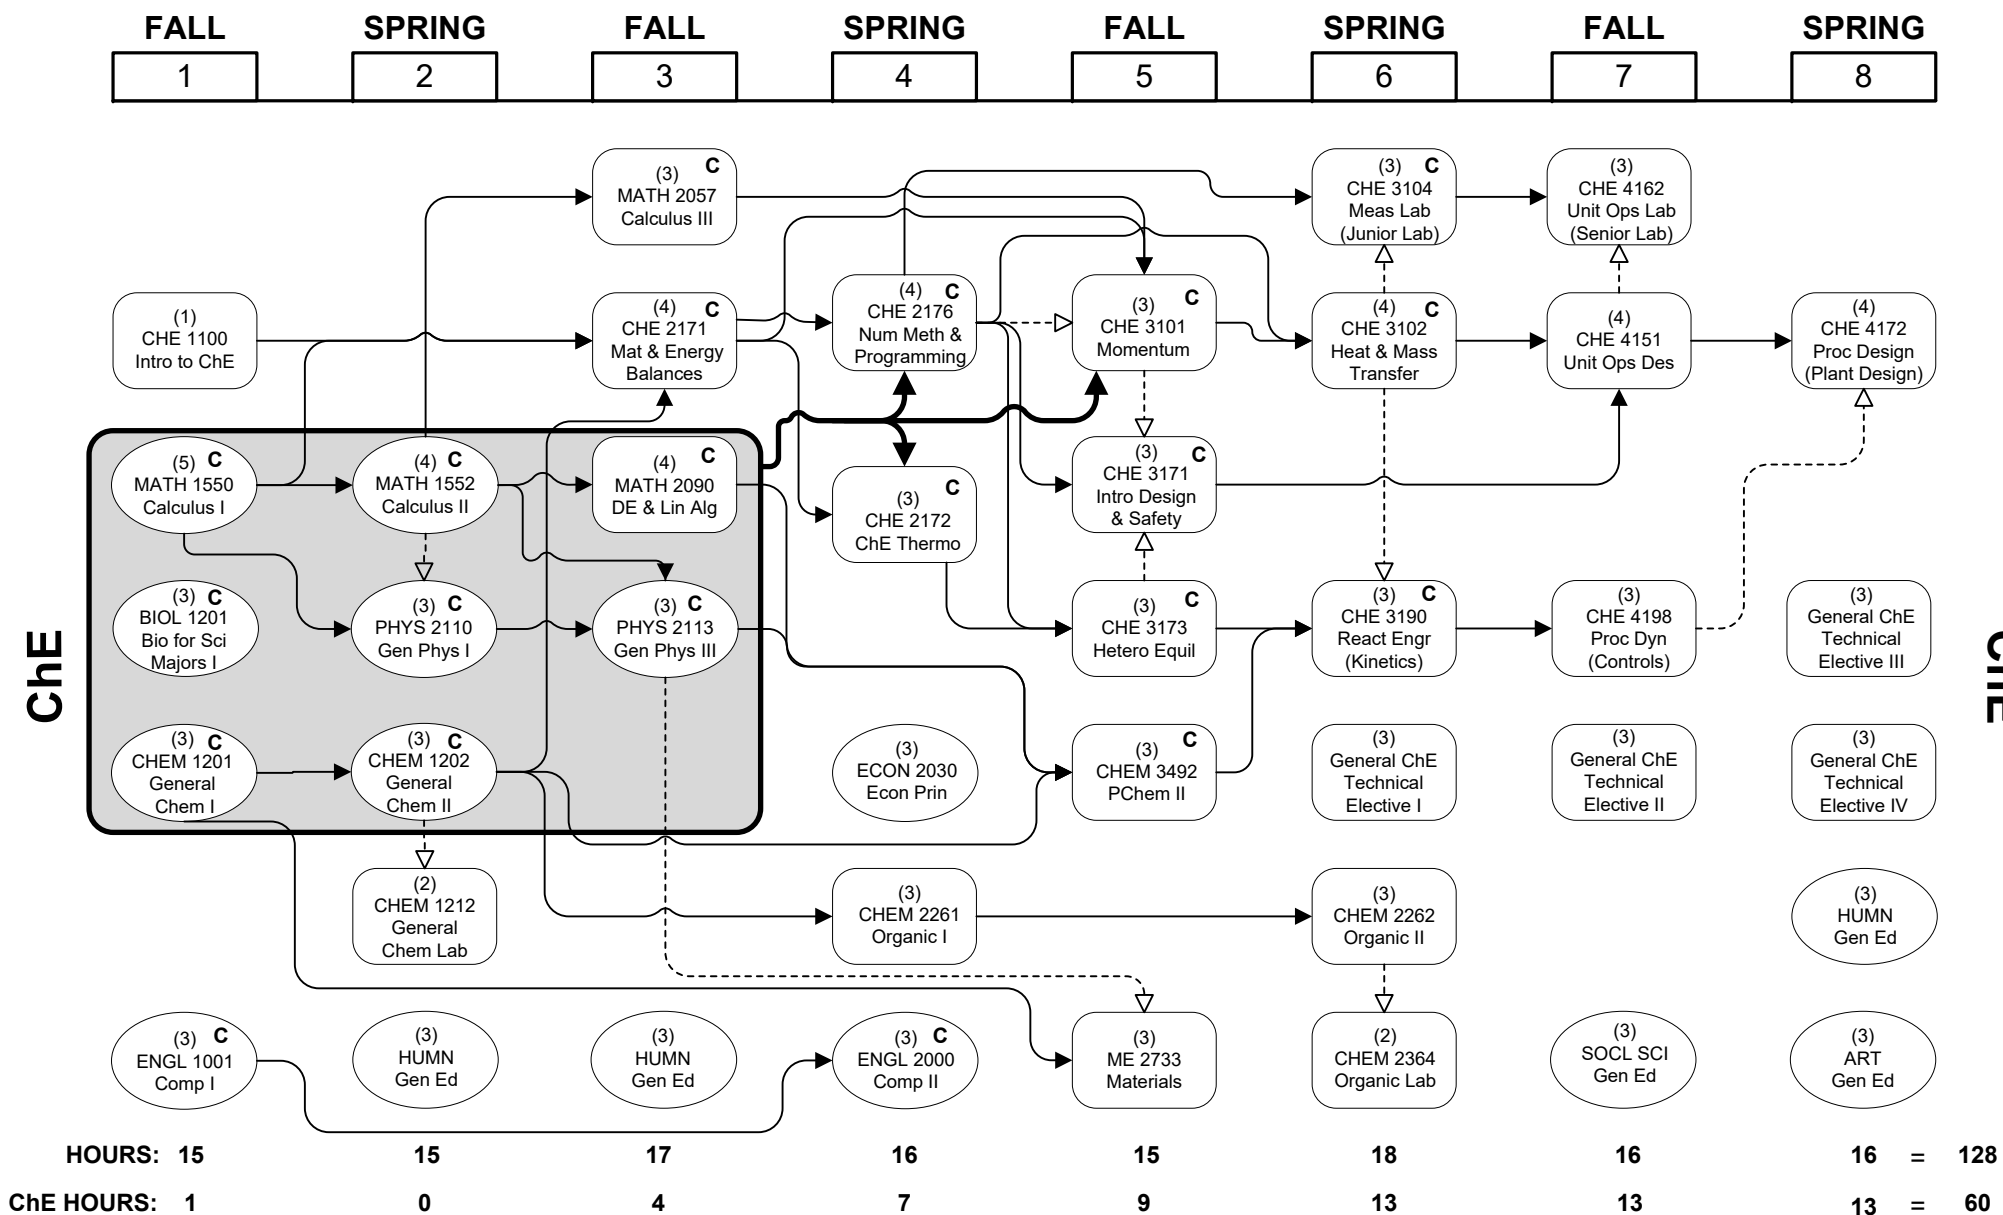

TOTAL HOURS = 128

ChE Flowchart

Credit required
 Credit or registration required
 General Education - See 2021-2022 General Catalog
<http://www.lsu.edu/eng/che/>

FLOWCHART LEGEND

C Students must earn a "C" or better in these courses to earn a passing grade and before registering for any subsequent course that requires one or more as a prerequisite

3307 Patrick Taylor Hall – Chemical Engineering Office

A grade of "C" or better is required in BIOL 1201, CHEM 1201, CHEM 1202, MATH 1550, MATH 1552, MATH 2090, PHYS 2110, and PHYS 2113 prior to enrolling in CHE 2172, CHE 2176, or CHE 3101.